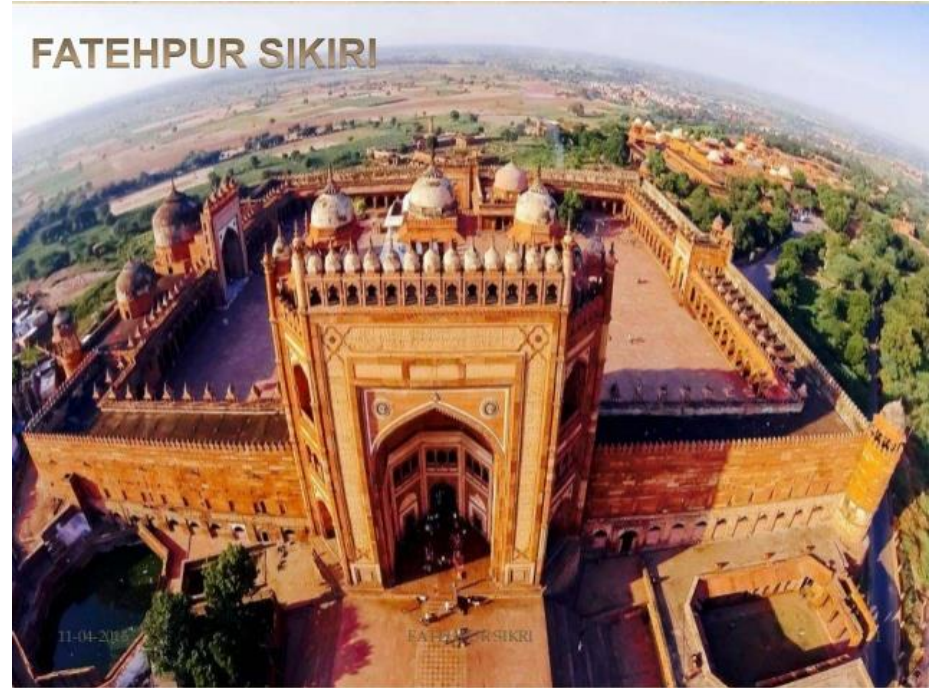

9776191208

Rani ki Vav

Situated on the banks of Saraswati river in Patan city of Gujarat .

Built during the Chalukya dynasty ruler .

An UNESCO World Heritage Site

www.bhabanisir.in

@Bhabanisir

9776191208

@Bhabanisir

9776191208

Hampi Group of Monuments

Located in Bellary , Karnataka

Hampi was the capital of the Vijayanagara Empire in the 14th century, build by Harihara and Bukka of the Hampi group of monuments .

It stands on the banks of the river Yamuna .

An UNESCO Heritage Site

www.bhabanisir.in

@Bhabanisir

9776191208

Buland Darwaza

The Buland Darwaza located in Fatehpur Sikri was built by Akbar.

It marks the victory of Akbar over Gujarat .

The Taj Mahal in Agra , the Red Fort and the Jama Masjid in Delhi are monuments build by Shah Jahan of the Mughal dynasty .

www.bhabanisir.in

@Bhabanisir

9776191208

Humayun's Tomb

Humayun's Tomb , built in 1570
, by Humayun's wife Hamida
Banu Begum .